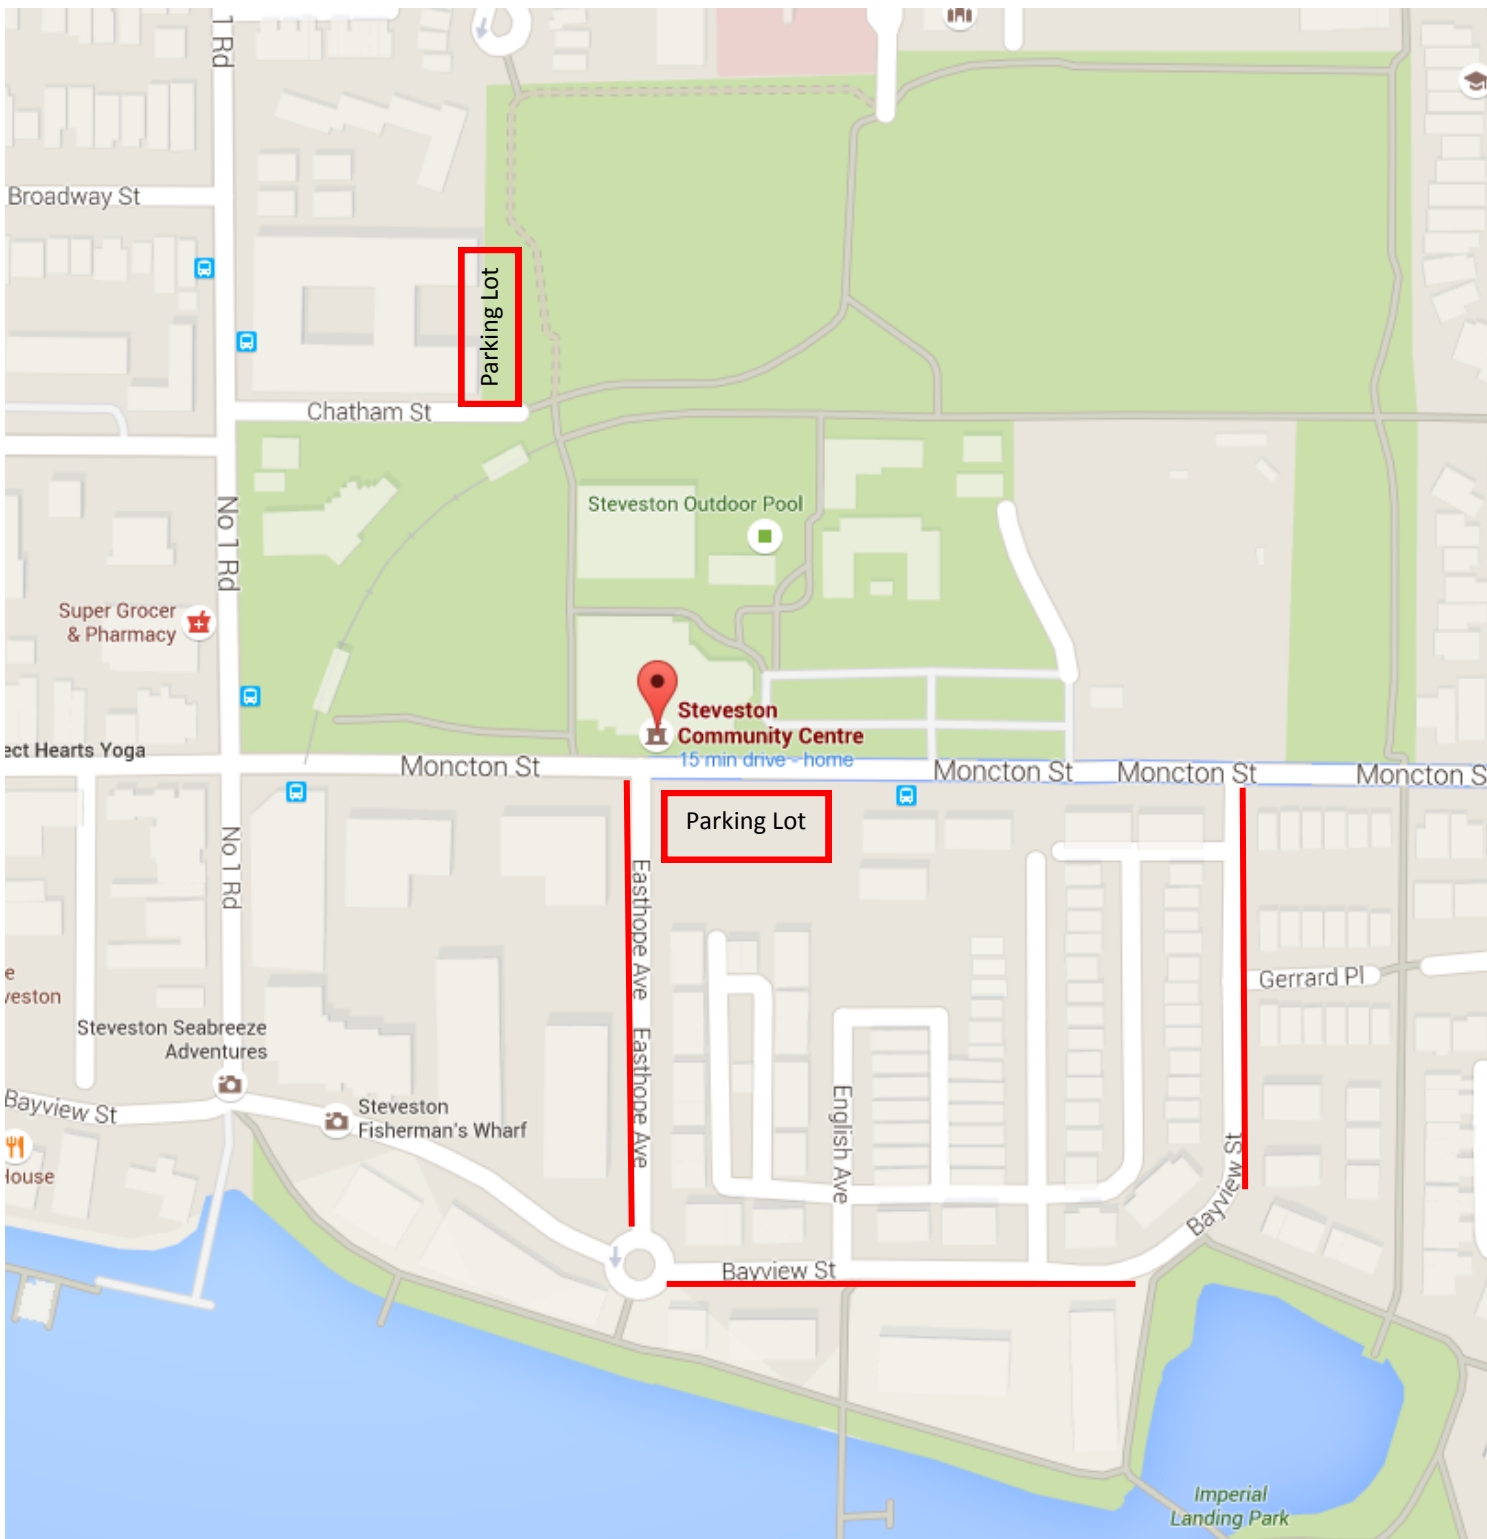

Vendor Loading/Unloading

- One Way. All vendors will enter from Chatham Street and exit on to Moncton Street. Bigger trucks will be redirected.
- Vendors will have 10 minute to unload/load their vehicle in designated stalls in front of the Net Shed.
- Unloading in the morning will be 7:30-9:15am.
- Loading in the afternoon will be from 4:00pm onward.
- The pathway will not be open between 9:30am-4:00pm, as it is a safety hazard for pedestrians.

Parking

The Parking Lot off of Chatham St by the lacrosse box and the lot across the from the community centre off of Easthope Ave are options for vendor parking.

These lots indicate 3 hour park, this will not be in affect for Saturday, November 26, you will be able to park in either lot with no time restriction.

There is also public parking along Easthope Ave and Bayview Street with no time limit. If you park on the street, make sure you double check that you are parked in an area with no restrictions.

Please keep the main parking lot free for shoppers.